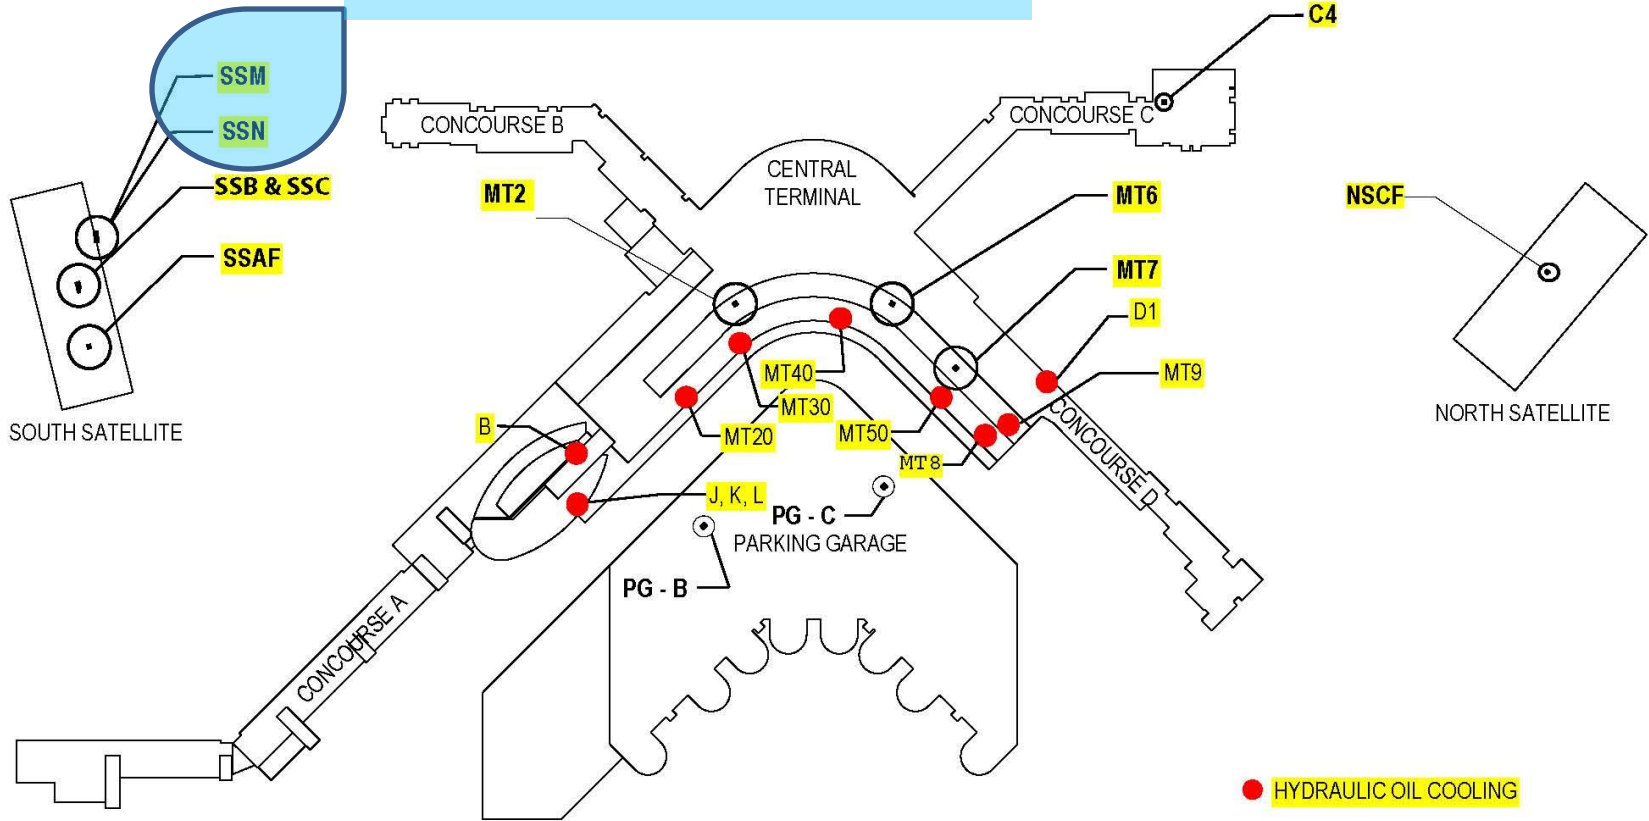

**Train Station**

TRANSIT BOARDING AREA

**Relocated Checkpoint**

**New Elevators**

Two new elevators for travelers between train station and concourse.

KEY PLAN, Vertical Conveyance Modernization.  
LEGEND |  — AERO 1

Two new elevators for  
travelers between train  
station and concourse.